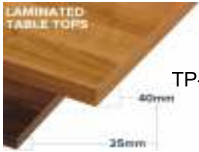

TP-07

Ply with lamination